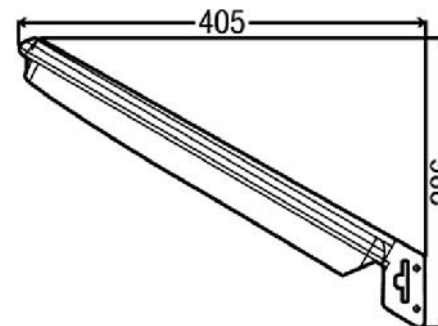

YesLED Lighting

Security light series / 20 VA type

YesLED.com

Product Specifications

Model number	YL-SFL15.7W
Power consumption	15.7 W
Instrument light flux	1,360 lm
Color temperature	5,000K
Waterproof performance	IP44
Light source lifetime	60,000 h
Size	405 × 286mm
Weight	1.2 kg

Properties

Installation interval
At 30 m
Class B

Light distribution control by optical lens

Thin and lightweight
1.2 kg

High power
1,360 lm

Good visibility
5000 K

Existing band Available

長寿命
60,000h

Mounting dimensions

Illumination distribution simulation