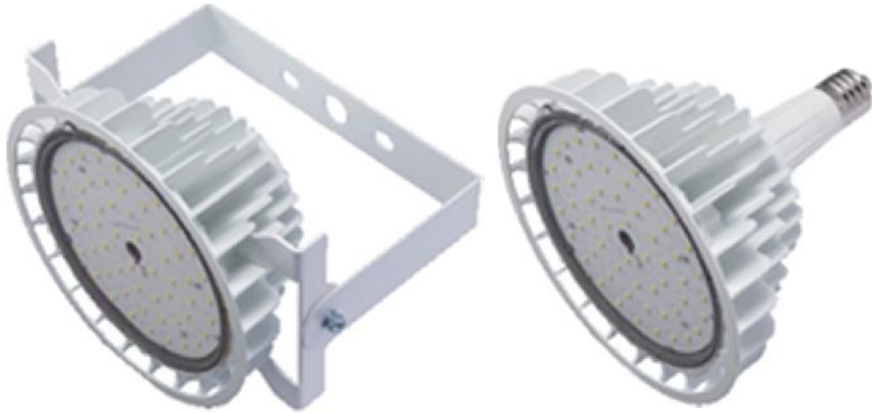

YesLED Lighting

High ceiling series / high power type

Product Specifications

Model number	YL-HC91W	YL-HC91WE
Mounting type	straight	Spinneret E39
Distribution angle	120°	
Power consumption	91 W	
Instrument light flux	7,800 lm (When the lights are saturated)	
Color temperature	5000 K	
Color rendering property	Ra 70	
Protection grade	IP56	

Properties

Installation method
2 pattern

compact &
lightweight

Energy saving effect
250W.→91W.

Long life
60,000h

Waterproof level
IP56

Domestic products

Case