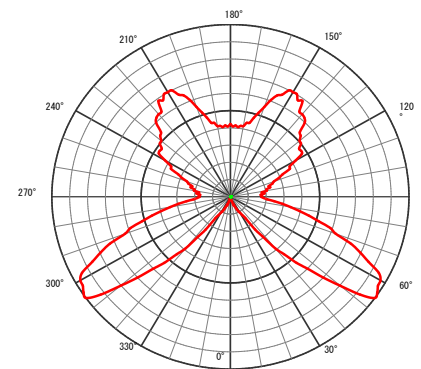

Product Specifications

Model number	YL-EU31.4W-5K	YL-ED31.4W-5K	YL-EU31.4W-27K	YL-ED31.4W-27K	YL-EU49.3W-5K	YL-ED49.3W-5K	YL-EU49.3W-27K	YL-ED49.3W-27K
Installation	上向き	下向き	上向き	下向き	上向き	下向き	上向き	下向き
Color temperature	5,000 K		2,700 K		5,000 K		2,700 K	
Instrument light flux	2,200 lm		1,900 lm		3,600 lm		3,100 lm	
Color rendering property	Ra 68				Ra 68			
Power consumption	31.4 W				49.3 W			
Waterproof performance	IP 54							
Light source lifetime	40,000 h							
Size	Φ 130.5mm × 250mm							
Weight	1.2 kg							

Properties

E39 base
Compatible
item

Upward facing
downward
For installation
2 types of light
distribution

lightweight
Weight about
1.2 kg

40/60 VA
2 types

Waterproof /
dustproof
IP 54

Dustproof
With cover

Luminous intensity distribution

上向き取り付け

下向き取り付け