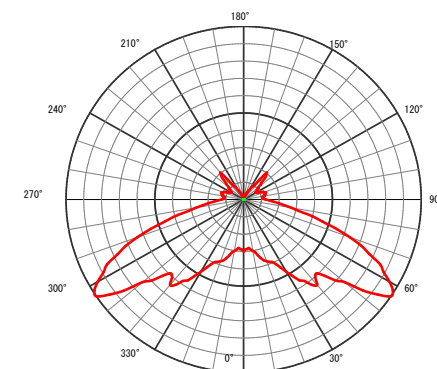

Product Specifications

Model number	YL-EU31.4W-5K	YL-ED31.4W-5K	YL-EU31.4W-27K	YL-ED31.4W-27K	YL-EU49.3W-5K	YL-ED49.3W-5K	YL-EU49.3W-27K	YL-ED49.3W-27K
Installation	上向き	下向き	上向き	下向き	上向き	下向き	上向き	下向き
Color temperature	5,000 K		2,700 K		5,000 K		2,700 K	
Instrument light flux	2,200 lm		1,900 lm		3,600 lm		3,100 lm	
Color rendering property	Ra 68				Ra 68			
Power consumption	31.4 W				49.3 W			
Waterproof performance	IP 54							
Light source lifetime	40,000 h							
Size	Φ 130.5mm × 250mm							
Weight	1.2 kg							

Properties

E39 base
Compatible
item

Upward facing
downward
For installation
2 types of light
distribution

lightweight
Weight about
1.2 kg

40/60 VA
2 types

Waterproof /
dustproof
IP 54

Dustproof
With cover

Luminous intensity distribution

下向き取り付け