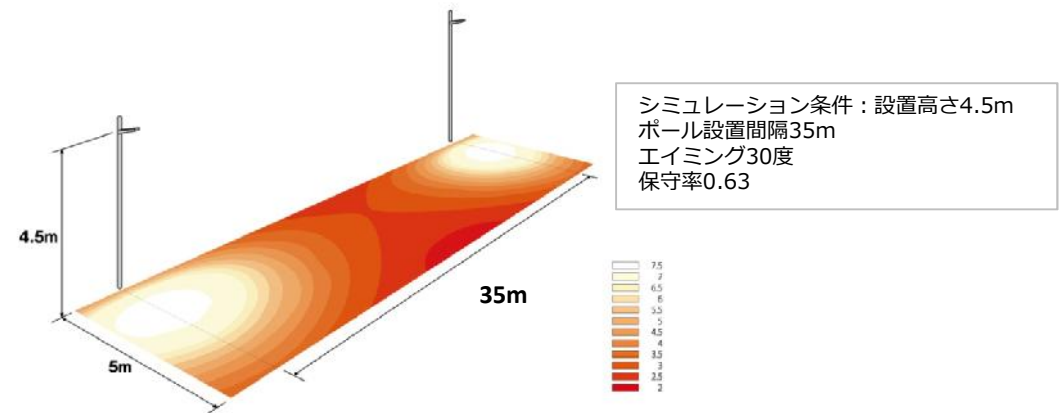

## Properties

Installation interval  
At 35 m  
Class B

Soft start by  
Reduction of  
glare

Thin and  
lightweight  
2.2 kg

High power  
2,900 lm

Good  
visibility  
5000 K

Existing band  
Available

Long life  
60,000h

## Illumination distribution simulation