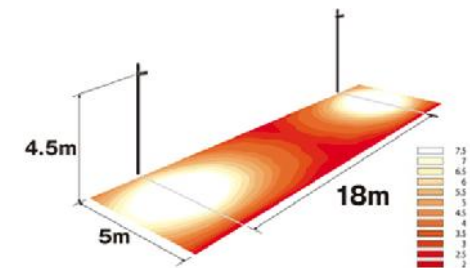

Illumination distribution simulation