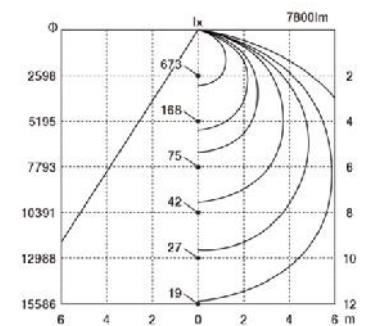

## Light distribution

## Product Specifications

Model number	YL-HC91W	YL-HC91WE
Mounting type	straight	Spinneret E39
Distribution angle	120°	
Power consumption	91 W	
Instrument light flux	7,800 lm ( When the lights are saturated)	
Color temperature	5000 K	
Color rendering property	Ra 70	
Protection grade	IP56	

## Properties

Installation method  
2 pattern

compact &  
lightweight

Energy saving effect  
250W.→91W.

Long life  
60,000h

Waterproof level  
IP56

Domestic products