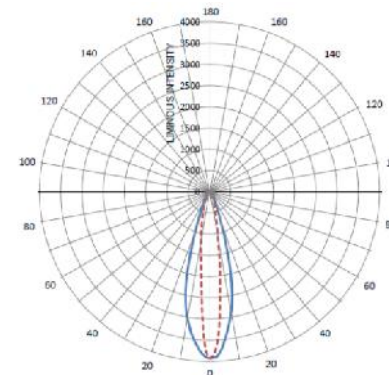

## Light distribution

## Properties

Less difference in contrast  
Indirect lighting available

Color temperature  
4,000 K  
5,000 K

High color rendering  
Ra 85

Heat dissipation structure

Long life  
40,000 h

BEAM ANGLE	1/2	H: 30 °	V: 13 °
	1/10	H: 51 °	V: 37 °
	1/20	H: 65 °	V: 52 °