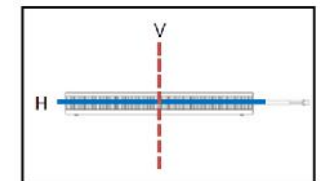

## Properties

Less difference in contrast  
Indirect lighting available

Color temperature  
4,000 K  
5,000 K

High color rendering  
Ra 85

Heat dissipation structure

Long life  
40,000 h

BEAM ANGLE	1/2	H: 30 °	V: 13 °
	1/10	H: 51 °	V: 37 °
	1/20	H: 65 °	V: 52 °