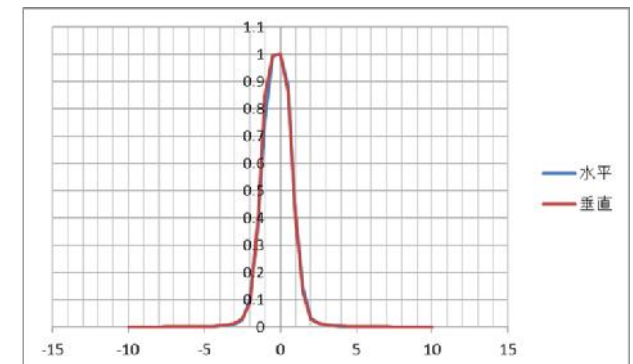

Light distribution