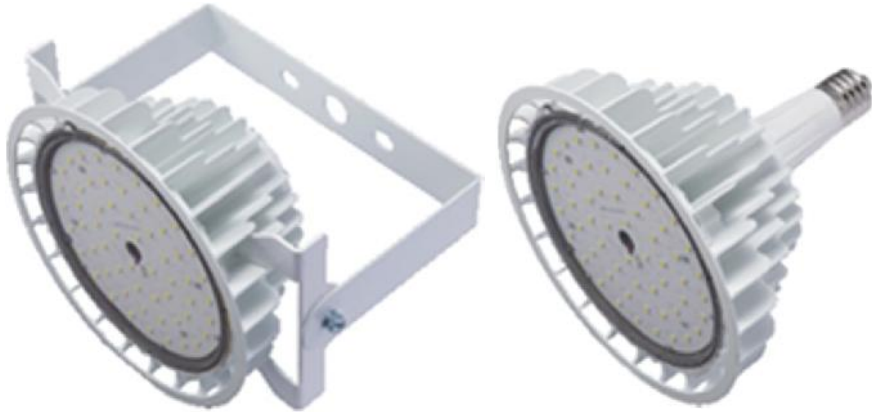

YesLED Lighting

High ceiling series / high power type

YesLED.com

Product Specifications

Model number	YL-HC91W	YL-HC91WE
Mounting type	straight	Spinneret E39
Distribution angle	120°	
Power consumption	91 W	
Instrument light flux	7,800 lm (When the lights are saturated)	
Color temperature	5000 K	
Color rendering property	Ra 70	
Protection grade	IP56