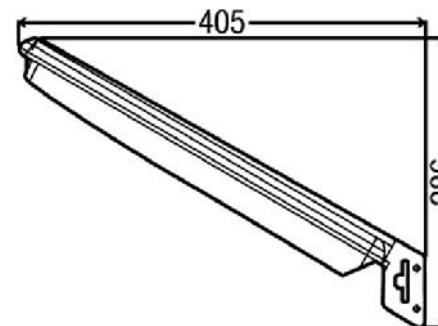

## Product Specifications

Model number	YL-SFL15.7W
Power consumption	15.7 W
Instrument light flux	1,360 lm
Color temperature	5,000K
Waterproof performance	IP44
Light source lifetime	60,000 h
Size	405 × 286mm
Weight	1.2 kg

## Mounting dimensions