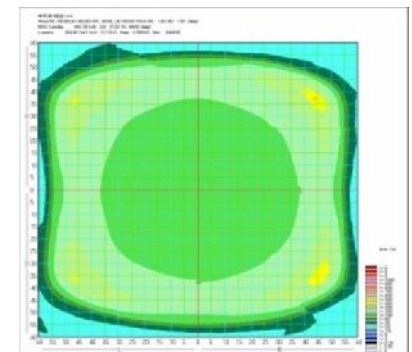

## Properties

90-130lm.  
/W

High brightness

Energy saving effect  
400W.→175W.

Light distribution control by optical lens

Available for outdoor / eaves

Waterproof level IP67 Class

## Light distribution