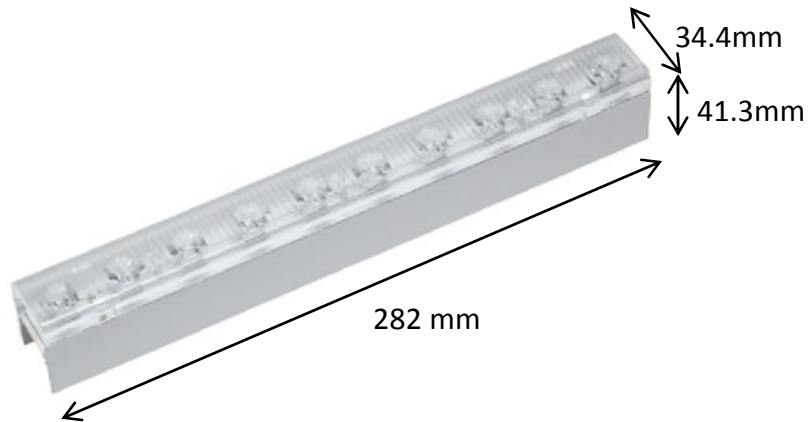

YesLED Lighting

LED Wall Washer Series

Product Specifications

Model number	YL-LWW7.5W-4K	YL-LWW7.5W-3K
Power consumption	7.5 W	
Instrument light flux	760 lm	
Color temperature	4,000 K	3,000 K
Color rendering property	Ra 85	
Light source lifetime	40,000 h	
Weight	282 × 34.4 × 41.3 mm	

Case

Light distribution

Properties

Less difference in contrast
Indirect lighting available

Color temperature
4,000 K
5,000 K

High color rendering
Ra 85

Heat dissipation structure

Long life
40,000 h