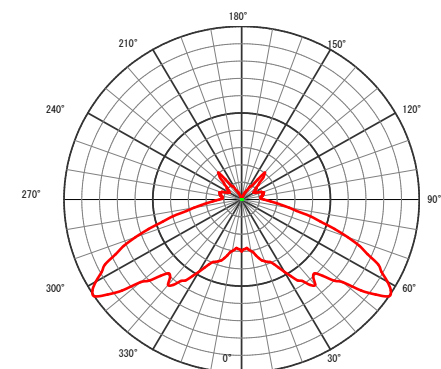

YesLED Lighting

Outdoor LED / E39 cap type

YesLED.com

Product Specifications

Model number	YL-EU31.4W-5K	YL-ED31.4W-5K	YL-EU31.4W-27K	YL-ED31.4W-27K	YL-EU49.3W-5K	YL-ED49.3W-5K	YL-EU49.3W-27K	YL-ED49.3W-27K
Installation	上向き	下向き	上向き	下向き	上向き	下向き	上向き	下向き
Color temperature	5,000 K		2,700 K		5,000 K		2,700 K	
Instrument light flux	2,200 lm		1,900 lm		3,600 lm		3,100 lm	
Color rendering property	Ra 68				Ra 68			
Power consumption	31.4 W				49.3 W			
Waterproof performance	IP 54							
Light source lifetime	40,000 h							
Size	Φ 130.5mm × 250mm							
Weight	1.2 kg							

Properties

E39 base
Compatible
item

Upward facing
downward
For installation
2 types of light
distribution

lightweight
Weight about
1.2 kg

40/60 VA
2 types

Waterproof /
dustproof
IP 54

Dustproof
With cover

Luminous intensity distribution

下向き取り付け