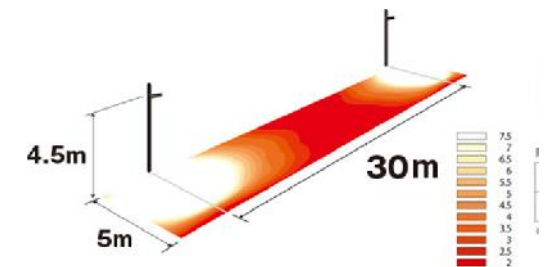

Illumination distribution simulation