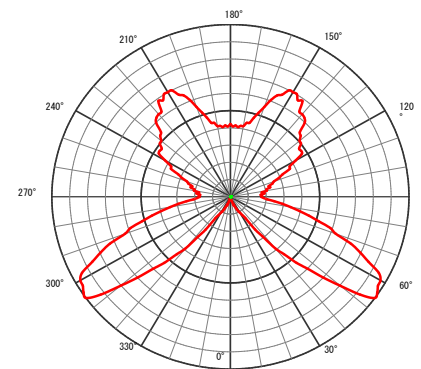

Luminous intensity distribution

上向き取り付け