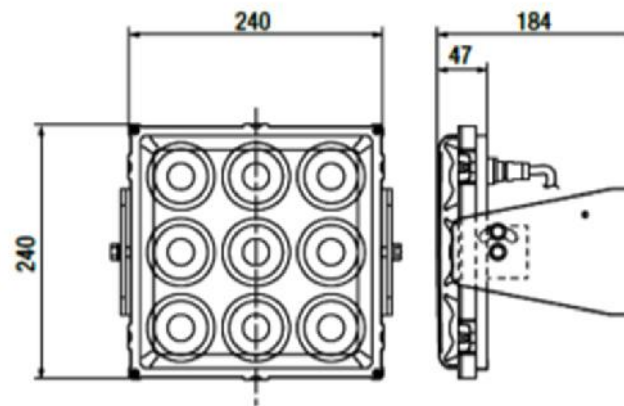

## Properties

Super narrow angle  
2.5°  
3°  
5°

Light distribution control by optical lens

The longest irradiation possible distance  
1km

Compact  
Thin type  
lightweight

Abundant color  
Line up

Waterproof level  
IP65

## External dimensions