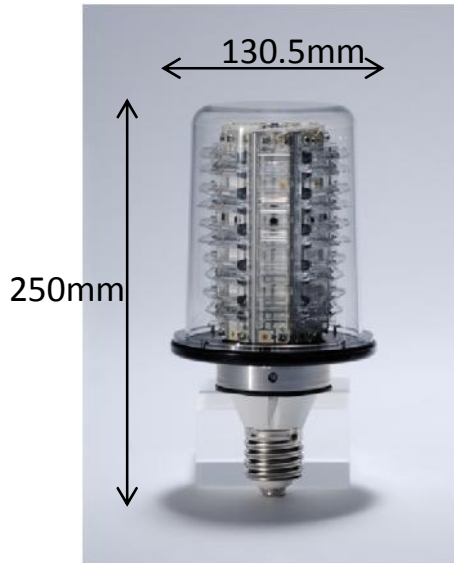

YesLED Lighting

Outdoor LED / E39 cap type

YesLED.com