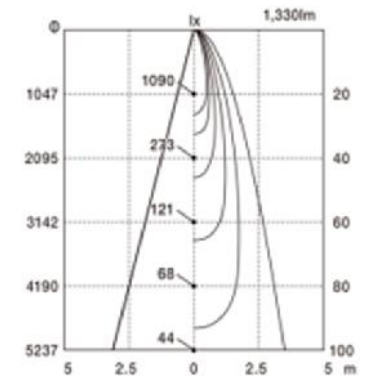

Light distribution

1/2 ビーム角 @3° 5000K