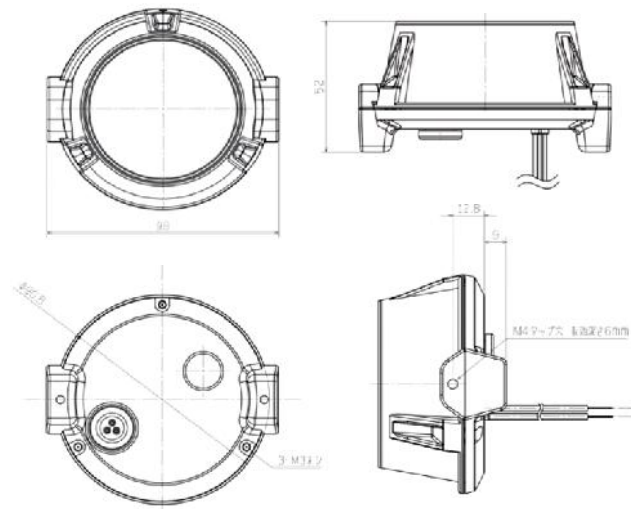

## External dimensions

## Properties

Super narrow angle  
2.5°

Light distribution control by optical lens

The longest irradiation possible distance  
300m

Waterproof level  
IP65

Domestic products

Compact  
Thin type  
lightweight