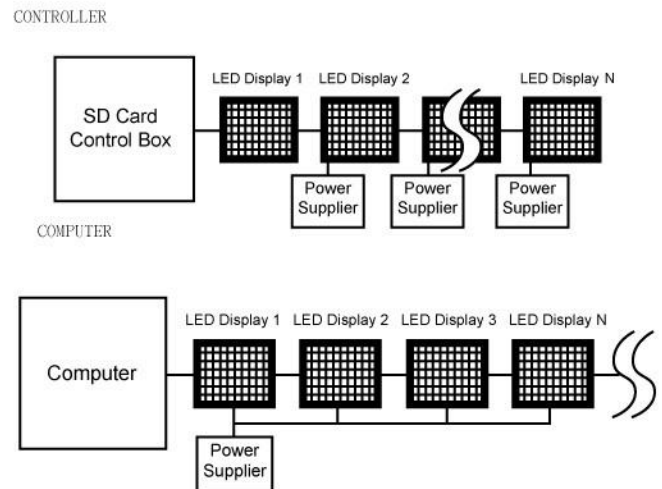

## PRODUCT SPECIFICATIONS

Model number	Model	Pixel pitch (mm)	Pixel	Applied voltage	Power consumption	Brightness (lm)	View angle	Weight (Kg)	Dimensions(mm) L x W	Operating temperature	Lift time (Brightness declined)	Waterproof
APA-PP40-24X24	Indoor Outdoor	40	576	5VDC	116W MAX	4032	H:160	0.70	1000X1000	-20°C~50°C	100000hrs	Yes

## SIGNAL CONNECTION DIAGRAM

## CONTROLLER SELECTION

Model number	Controller type	Maximum pixels quantity / per controller
APA- 4096 DMX	RC Control & SD Card	4096 Pixels
APA 801SE	RC Control & SD Card	8192 Pixels
APA801RA	Sub-Controller with Computer or Main controller	3072 Pixels
APA802TB	Main Controller & SD Card	30720 Pixels
APA803TC	Main Controller - DMX & SD Card	122880 Pixels