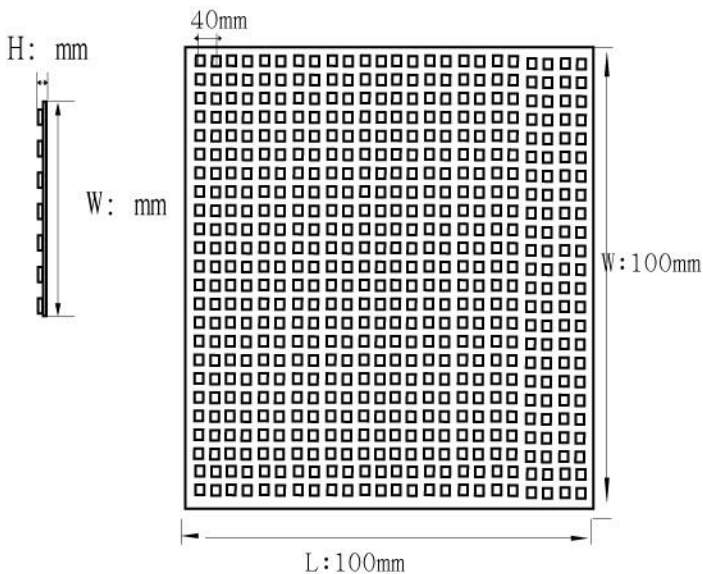

## PRODUCT SPECIFICATIONS

Model number	Model	Pixel pitch (mm)	Pixel	Applied voltage	Power consumption	Brightness (lm)	View angle	Weight (Kg)	Dimensions(mm) L x W	Operating temperature	Lift time (Brightness declined)	Waterproof
APA-PP40-24X24	Indoor Outdoor	40	576	5VDC	116W MAX	4032	H:160	0.70	1000X1000	-20°C~50°C	100000hrs	Yes

## CONTROLLER SELECTION

Model number	Controller type	Maximum pixels quantity / per controller
APA- 4096 DMX	RC Control & SD Card	4096 Pixels
APA 801SE	RC Control & SD Card	8192 Pixels
APA801RA	Sub-Controller with Computer or Main controller	3072 Pixels
APA802TB	Main Controller & SD Card	30720 Pixels
APA803TC	Main Controller - DMX & SD Card	122880 Pixels